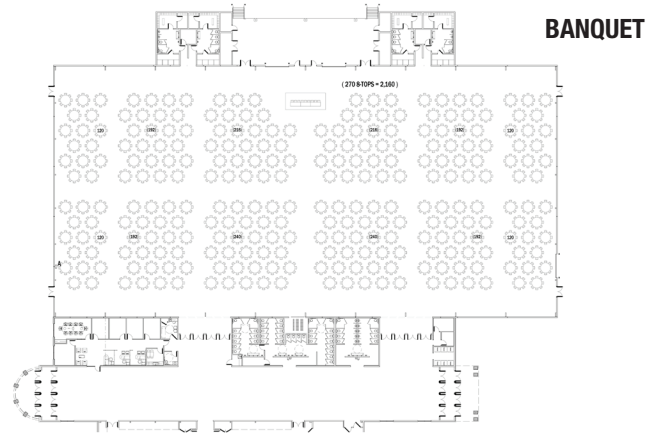

The Exposition Center features more than 78,000 square feet of flexible space, including 45,000 square feet of main exhibit space and two large multi-purpose rooms that can be subdivided into four breakout rooms.

**WATERTOWN:** Wilson County's treasure trove of antiques, timeless traditions, and scenic train excursions.

SETUP	MAIN EXHIBIT HALL 45,000+ SQ. FT. 150' CLEAR SPAN MINIMUM CLEARANCE OF 24'
TRADE SHOW: 10'X10'	252
CONCERT/FESTIVAL	3,000
BANQUET: 68"	2,100
GRADUATION	6,300
BASKETBALL	4 courts
VOLLEYBALL	8 courts

SEATING TYPE	FULL MULTI-PURPOSE ROOM CAPACITY 3,272 SQ. FT.	HALF MULTI-PURPOSE ROOM CAPACITY 1,636 SQ. FT.
CLASSROOM 	116	58
THEATER 	252	126
BANQUET 	222	128
MEETING 	68	34

(615) 450-3049 • wilsoncountyexpo.com