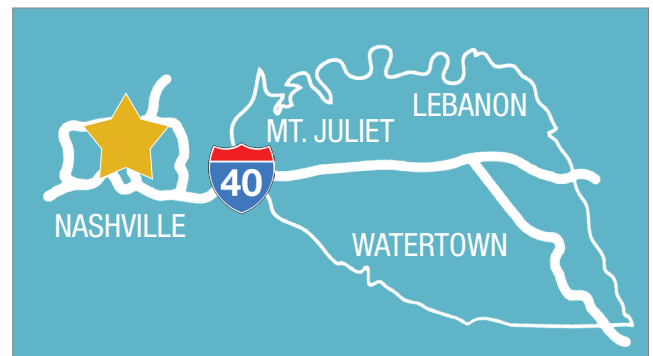

## ELEGANCE IN THE AMERICAN TRADITION

The Wilson County Exposition Center is located minutes from Nashville's International Airport and is the ideal setting for experiencing Wilson County's welcoming and rejuvenating energy. The center features a broad array of services perfectly suited to conferences, trade shows, and sporting and entertainment events as well as amenities certain to make any event a perennial guest favorite.

## THREE GREAT CITIES. ONE DESTINATION.

**MT. JULIET:** "The City between the Lakes" with small-town hospitality and big-city amenities.

**LEBANON:** A city rich with military history, an educational tradition, and a love of recreation.

**WATERTOWN:** Wilson County's treasure trove of antiques, timeless traditions, and scenic train excursions.

SETUP	MAIN EXHIBIT HALL 45,000+ SQ. FT. 150' CLEAR SPAN MINIMUM CLEARANCE OF 24'
TRADE SHOW: 10'X10'	252
CONCERT/FESTIVAL	3,000
BANQUET: 68"	2,100
GRADUATION	6,300
BASKETBALL	4 courts
VOLLEYBALL	8 courts

Wilson County Exposition Center • 945 East Baddour Parkway • Lebanon, TN 37087