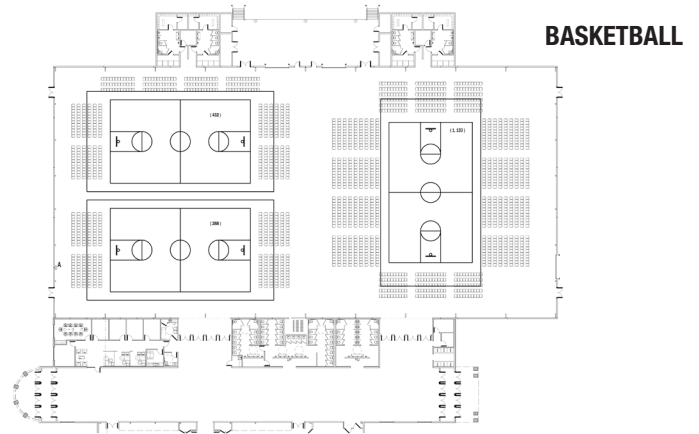

The Exposition Center features more than 78,000 square feet of flexible space, including 45,000 square feet of main exhibit space and two large multi-purpose rooms that can be subdivided into four breakout rooms.

**WATERTOWN:** Wilson County's treasure trove of antiques, timeless traditions, and scenic train excursions.

SETUP	MAIN EXHIBIT HALL 45,000+ SQ. FT. 150' CLEAR SPAN MINIMUM CLEARANCE OF 24'
TRADE SHOW: 10'X10'	252
CONCERT/FESTIVAL	3,000
BANQUET: 68"	2,100
GRADUATION	6,300
BASKETBALL	4 courts
VOLLEYBALL	8 courts

SEATING TYPE	FULL MULTI-PURPOSE ROOM CAPACITY 3,272 SQ. FT.	HALF MULTI-PURPOSE ROOM CAPACITY 1,636 SQ. FT.
CLASSROOM 	116	58
THEATER 	252	126
BANQUET 	222	128
MEETING 	68	34

(615) 450-3049 • wilsoncountyexpo.com